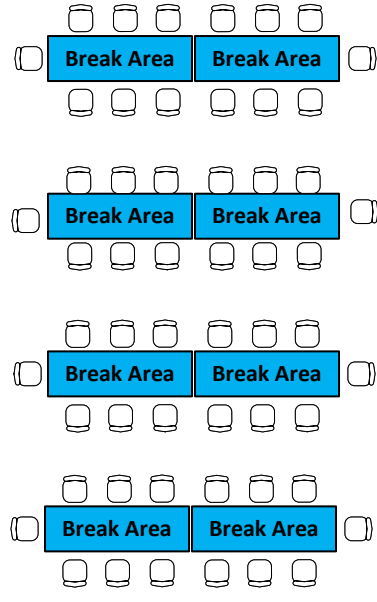

Northwest

CSM Storage

E-Exit

Attendee Storage Area

Concession Stand

NMC Power Equipment

107'

AAA Rents Tables & Chairs

Long Jump Pit

E-Exit

The Gamers Oasis

Garage

Sleeping Area

CSM Storage

Free Roam VR Area

86'

Sponsor

Sponsor

Sponsor

CSM v15

31' (27')

199ft