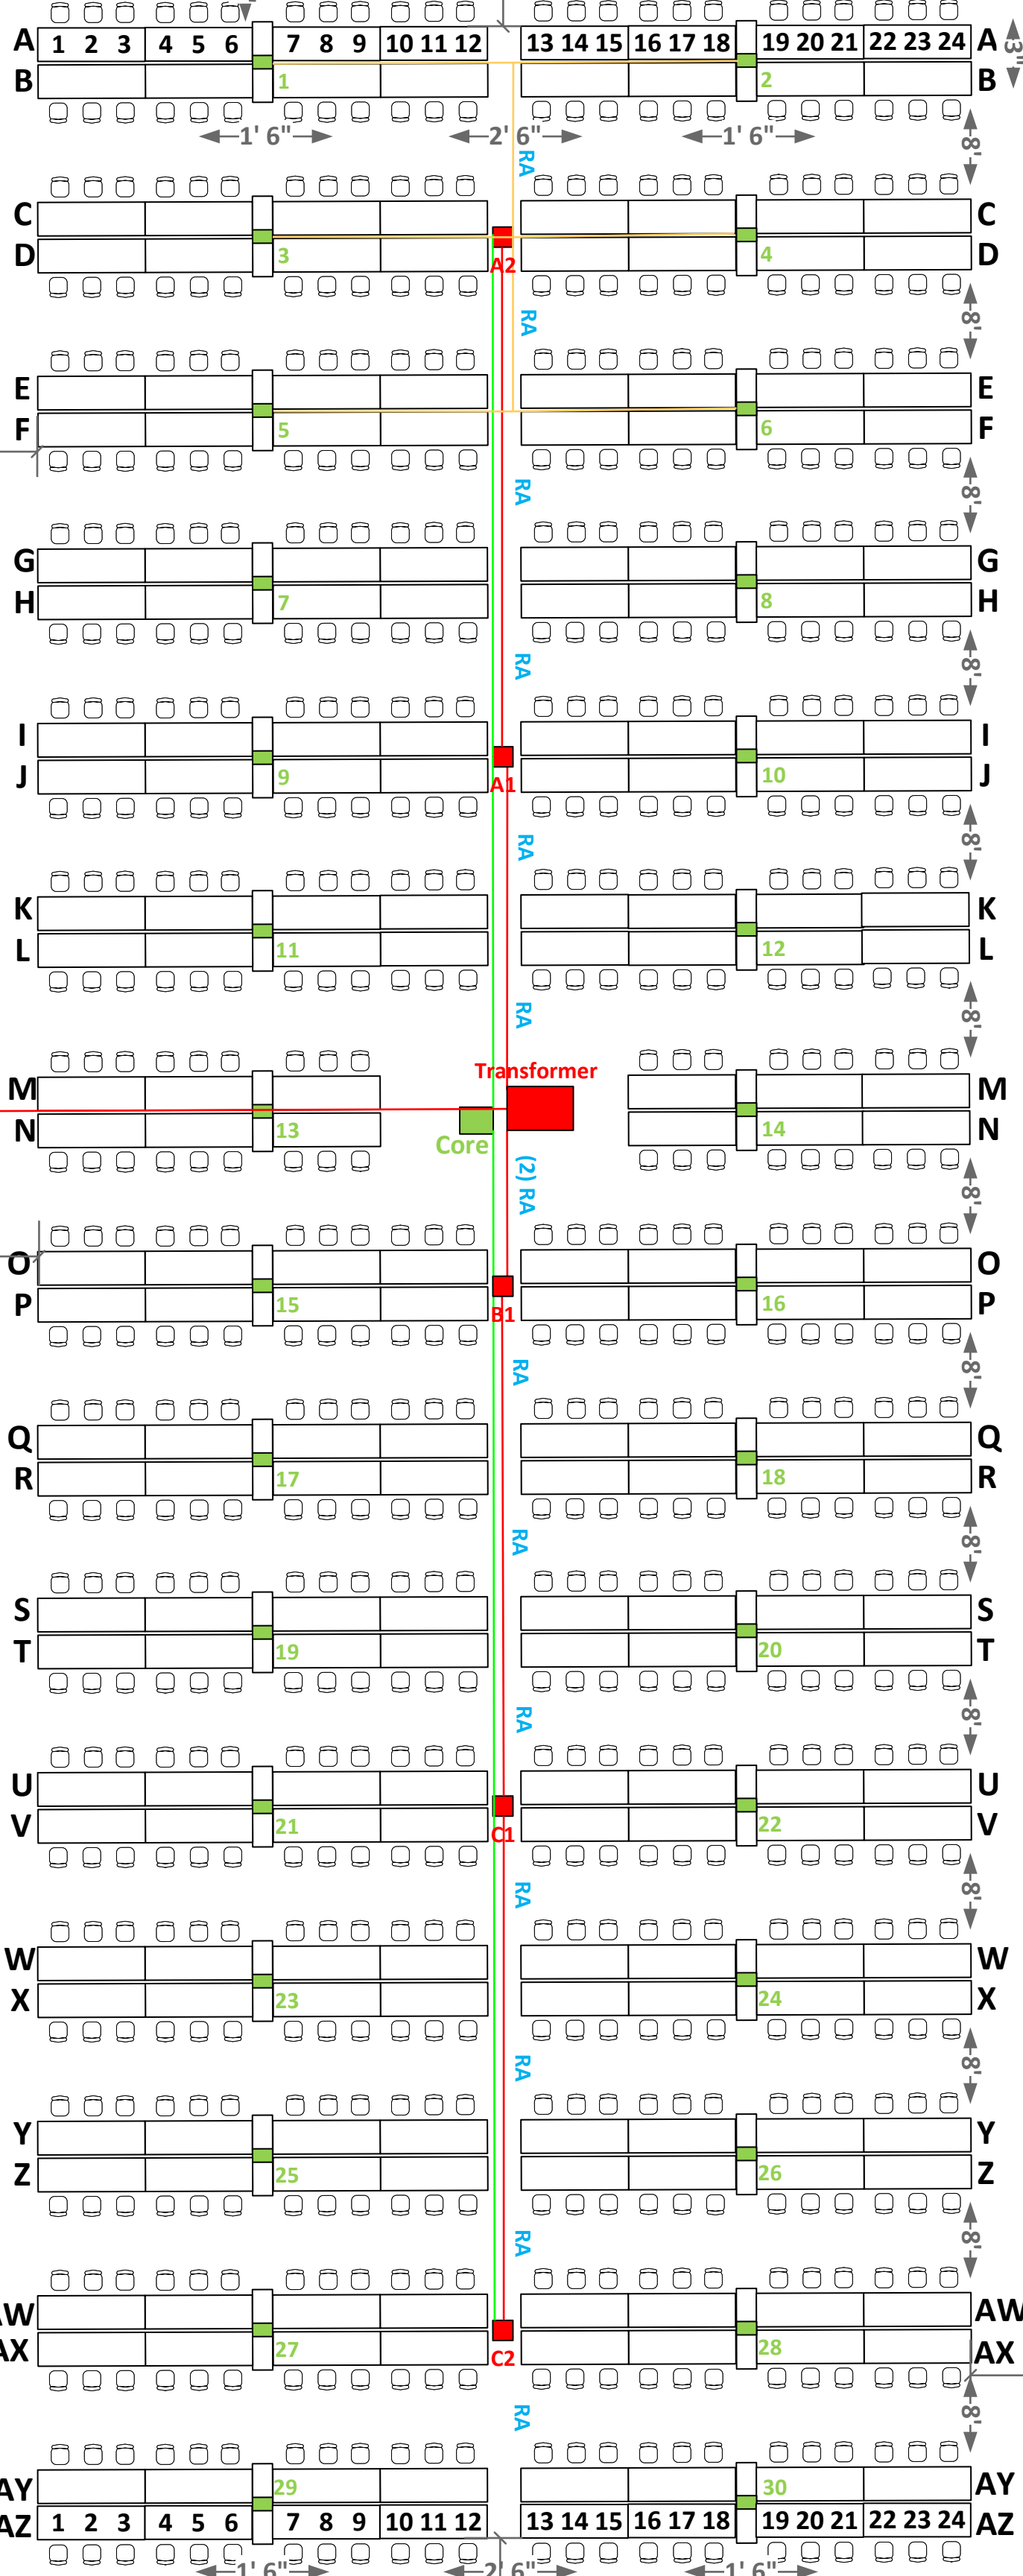

Northwest

CSM Storage

E-Exit

Attendee Storage Area

Concession Stand

NMC Power Equipment

107'

AAA Rents Tables & Chairs

Long Jump Pit

E-Exit

The Gamers Oasis

Garage

Sleeping Area

CSM Storage

Free Roam VR Area

86'

Sponsor

Sponsor

Sponsor

CSM v15

31' (27')

199ft