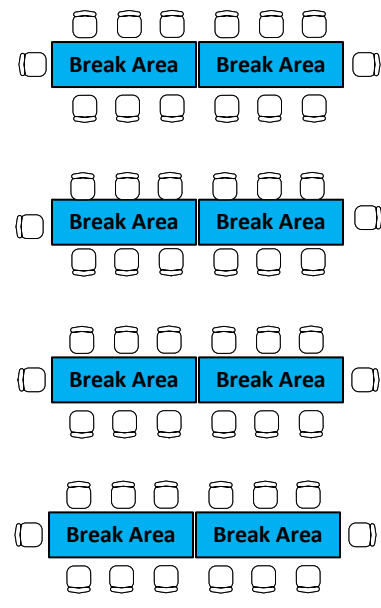

# Northwest

E-Exit

Attendee Storage Area

Concession Stand

Long Jump Pit

E-Exit

Sleeping Area

Staff

Entrance / Exit

Free Roam VR Area

86'

E-Exit

# Southeast

CSM v14

199ft