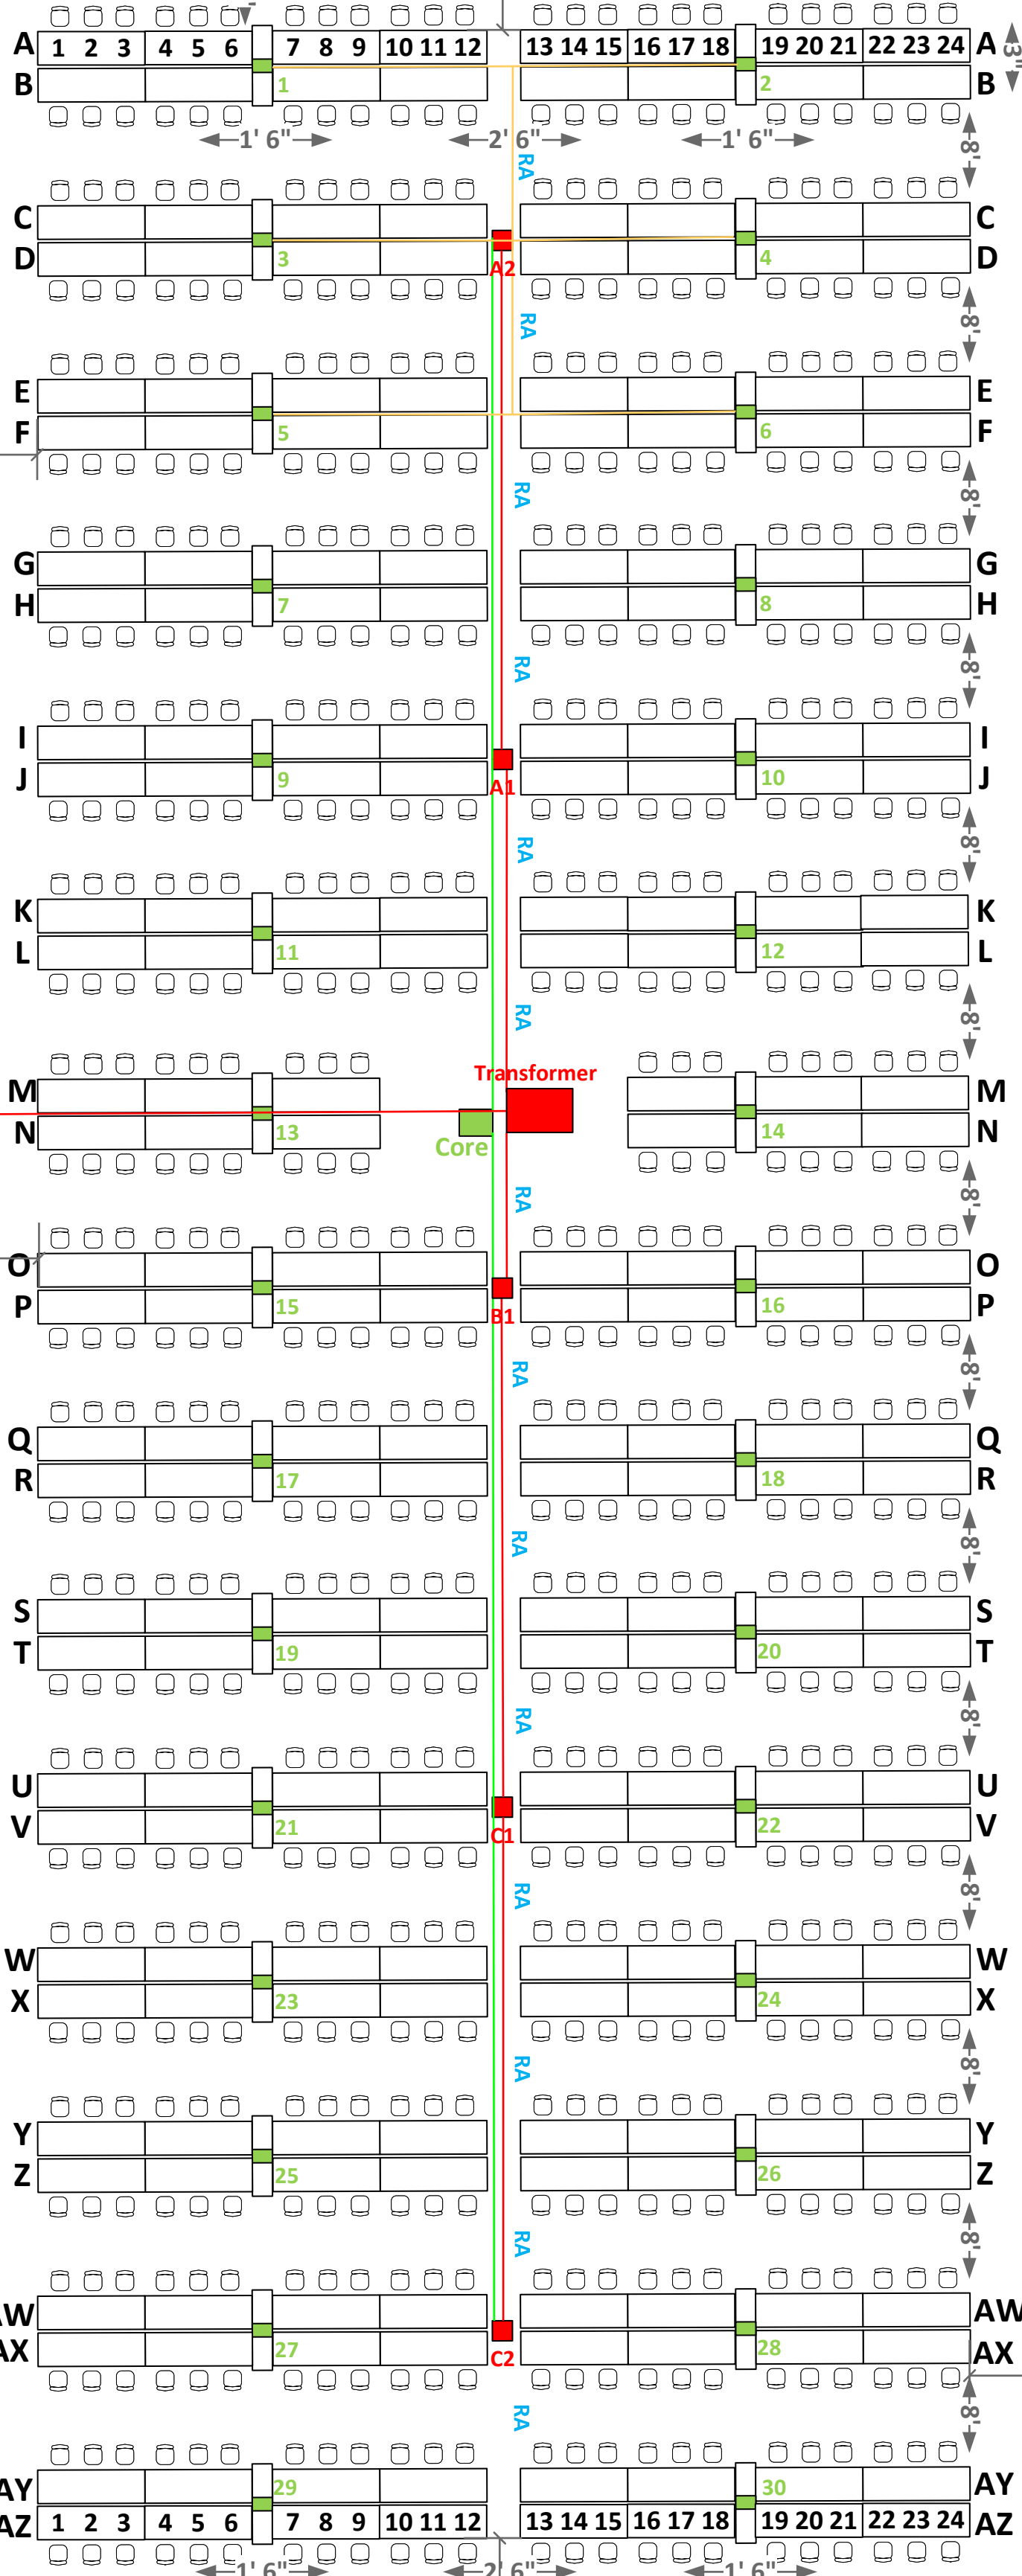

# Northwest

E-Exit

Attendee Storage Area

Concession Stand

Long Jump Pit

E-Exit

Sleeping Area

Staff

Entrance / Exit

Free Roam VR Area

86'

E-Exit

# Southeast

CSM v14

199ft