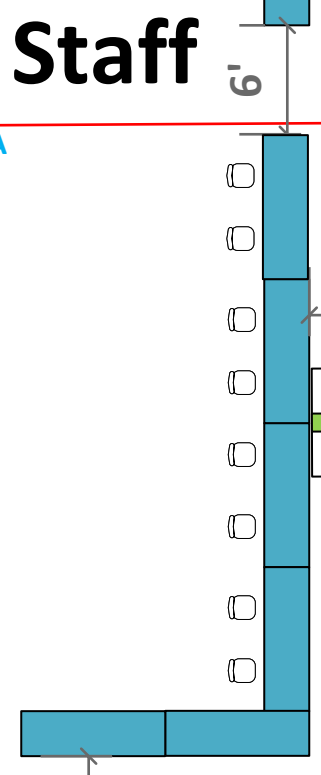

# Northwest

E-Exit

Attendee Storage Area

Concession Stand

Long Jump Pit

E-Exit

Sleeping Area

Staff

Entrance / Exit

Free Roam VR Area

86'

E-Exit

# Southeast

CSM v14

199ft