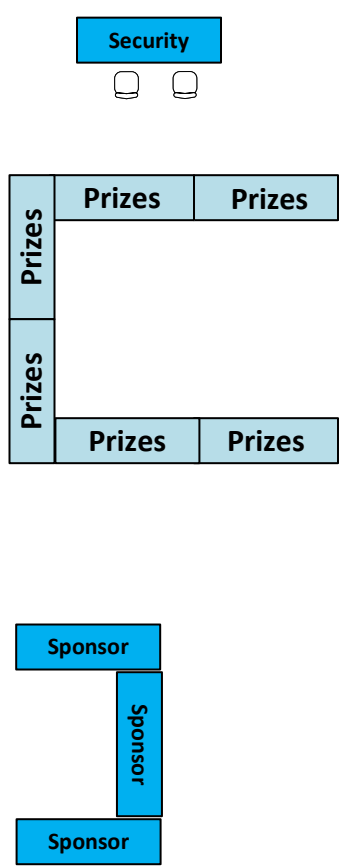

# Northwest

E-Exit

Attendee Storage Area

Concession Stand

Long Jump Pit

E-Exit

Sleeping Area

Staff

Entrance / Exit

Free Roam VR Area

86'

E-Exit