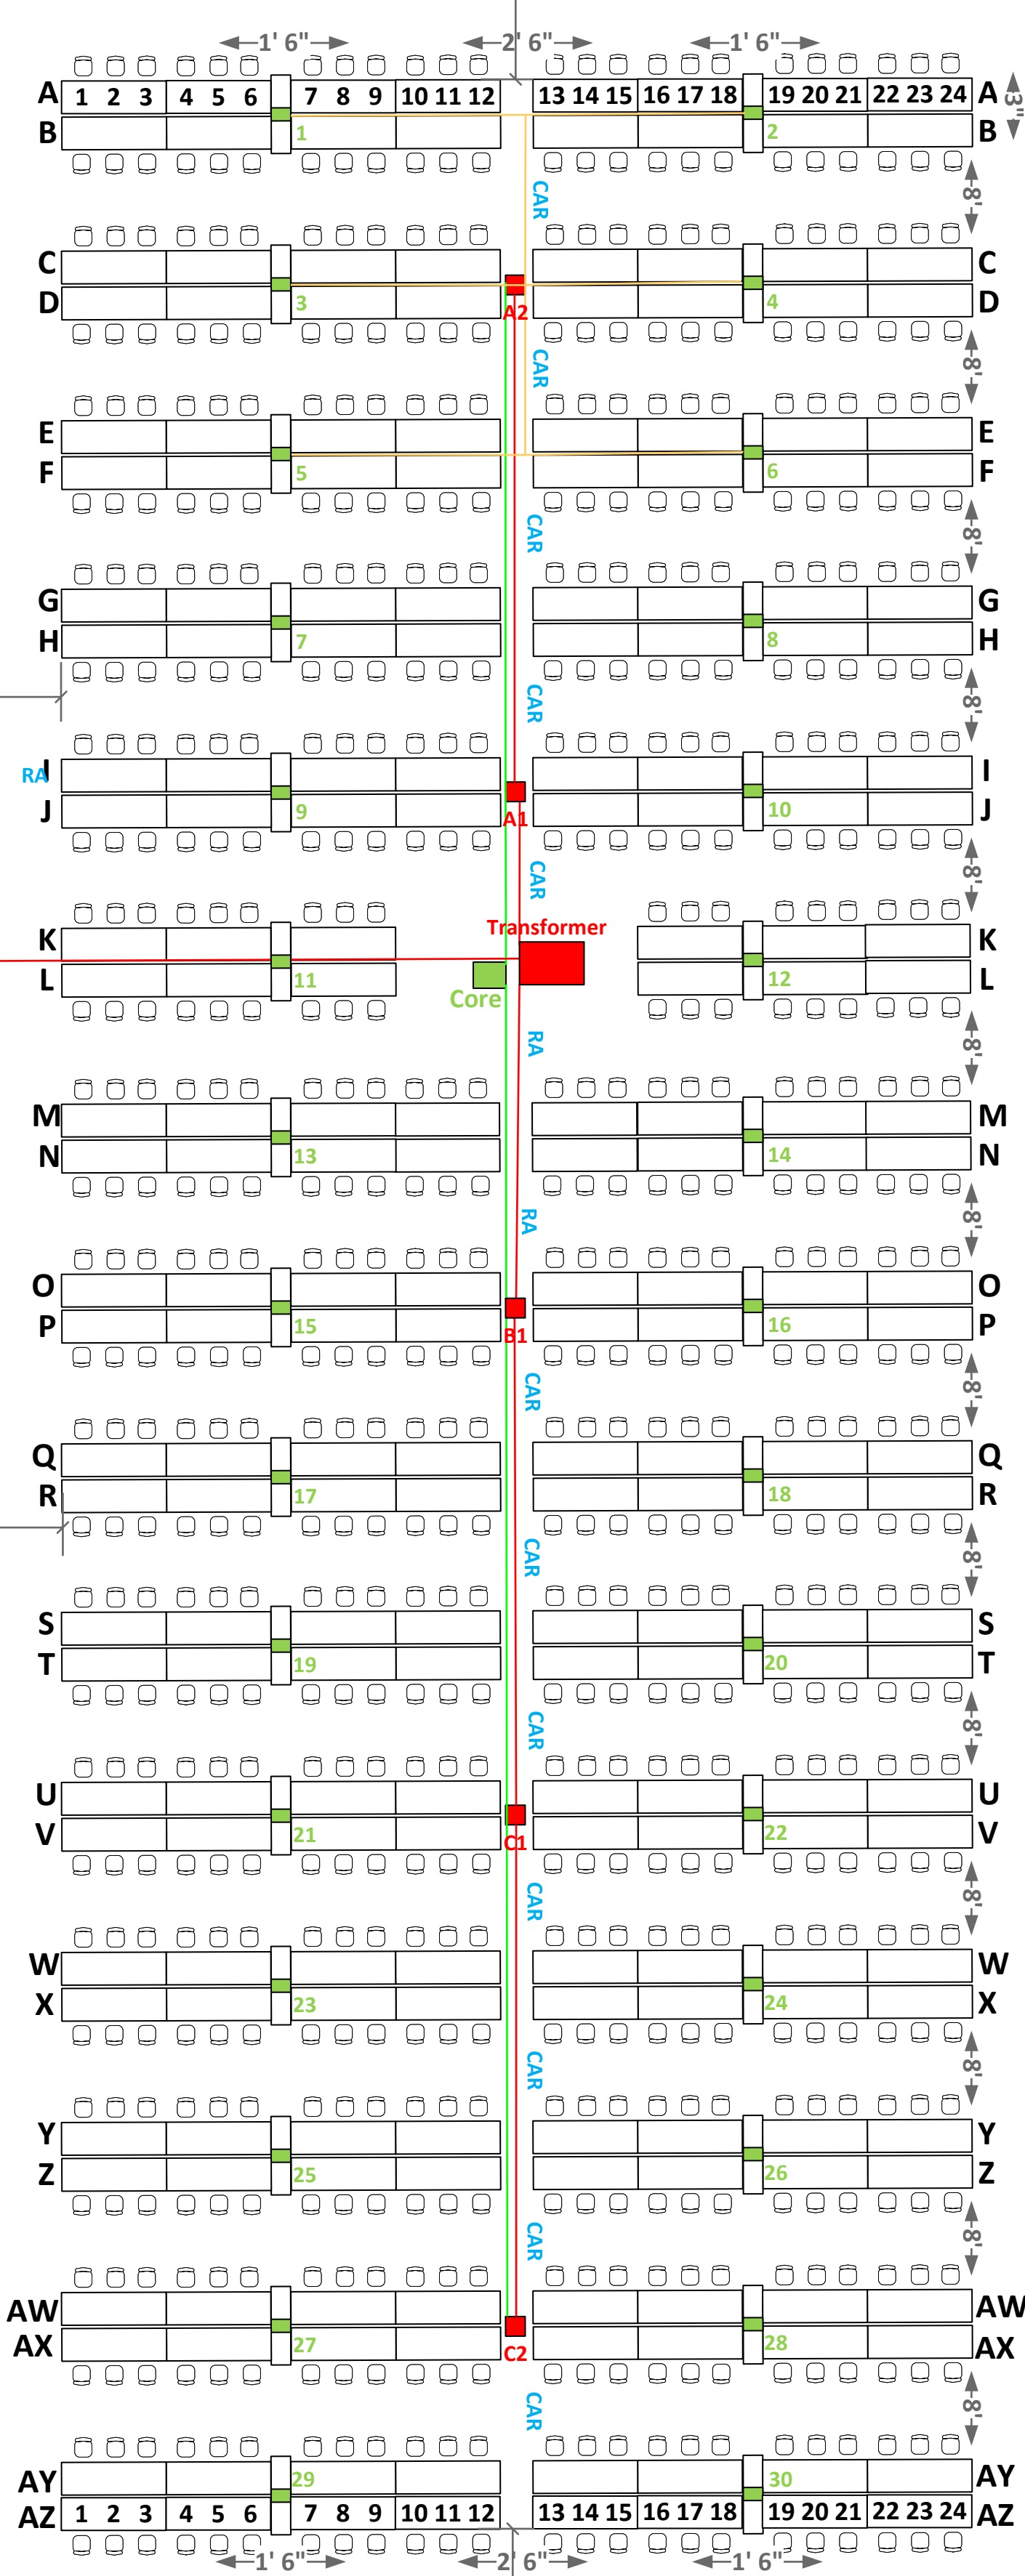

Northwest

E-Exit

Sleeping Area

Concession Stand

E-Exit

The Gamers Oasis

Attendee Storage Area

Staff

Free Roam VR Area

Entrance / Exit

E-Exit

Southeast

199ft

88'

86'

50'

325ft.

21'

20'

6'

7'

6'

43'

6'

6'

7'

6'

6'

6'

6'

6'

6'