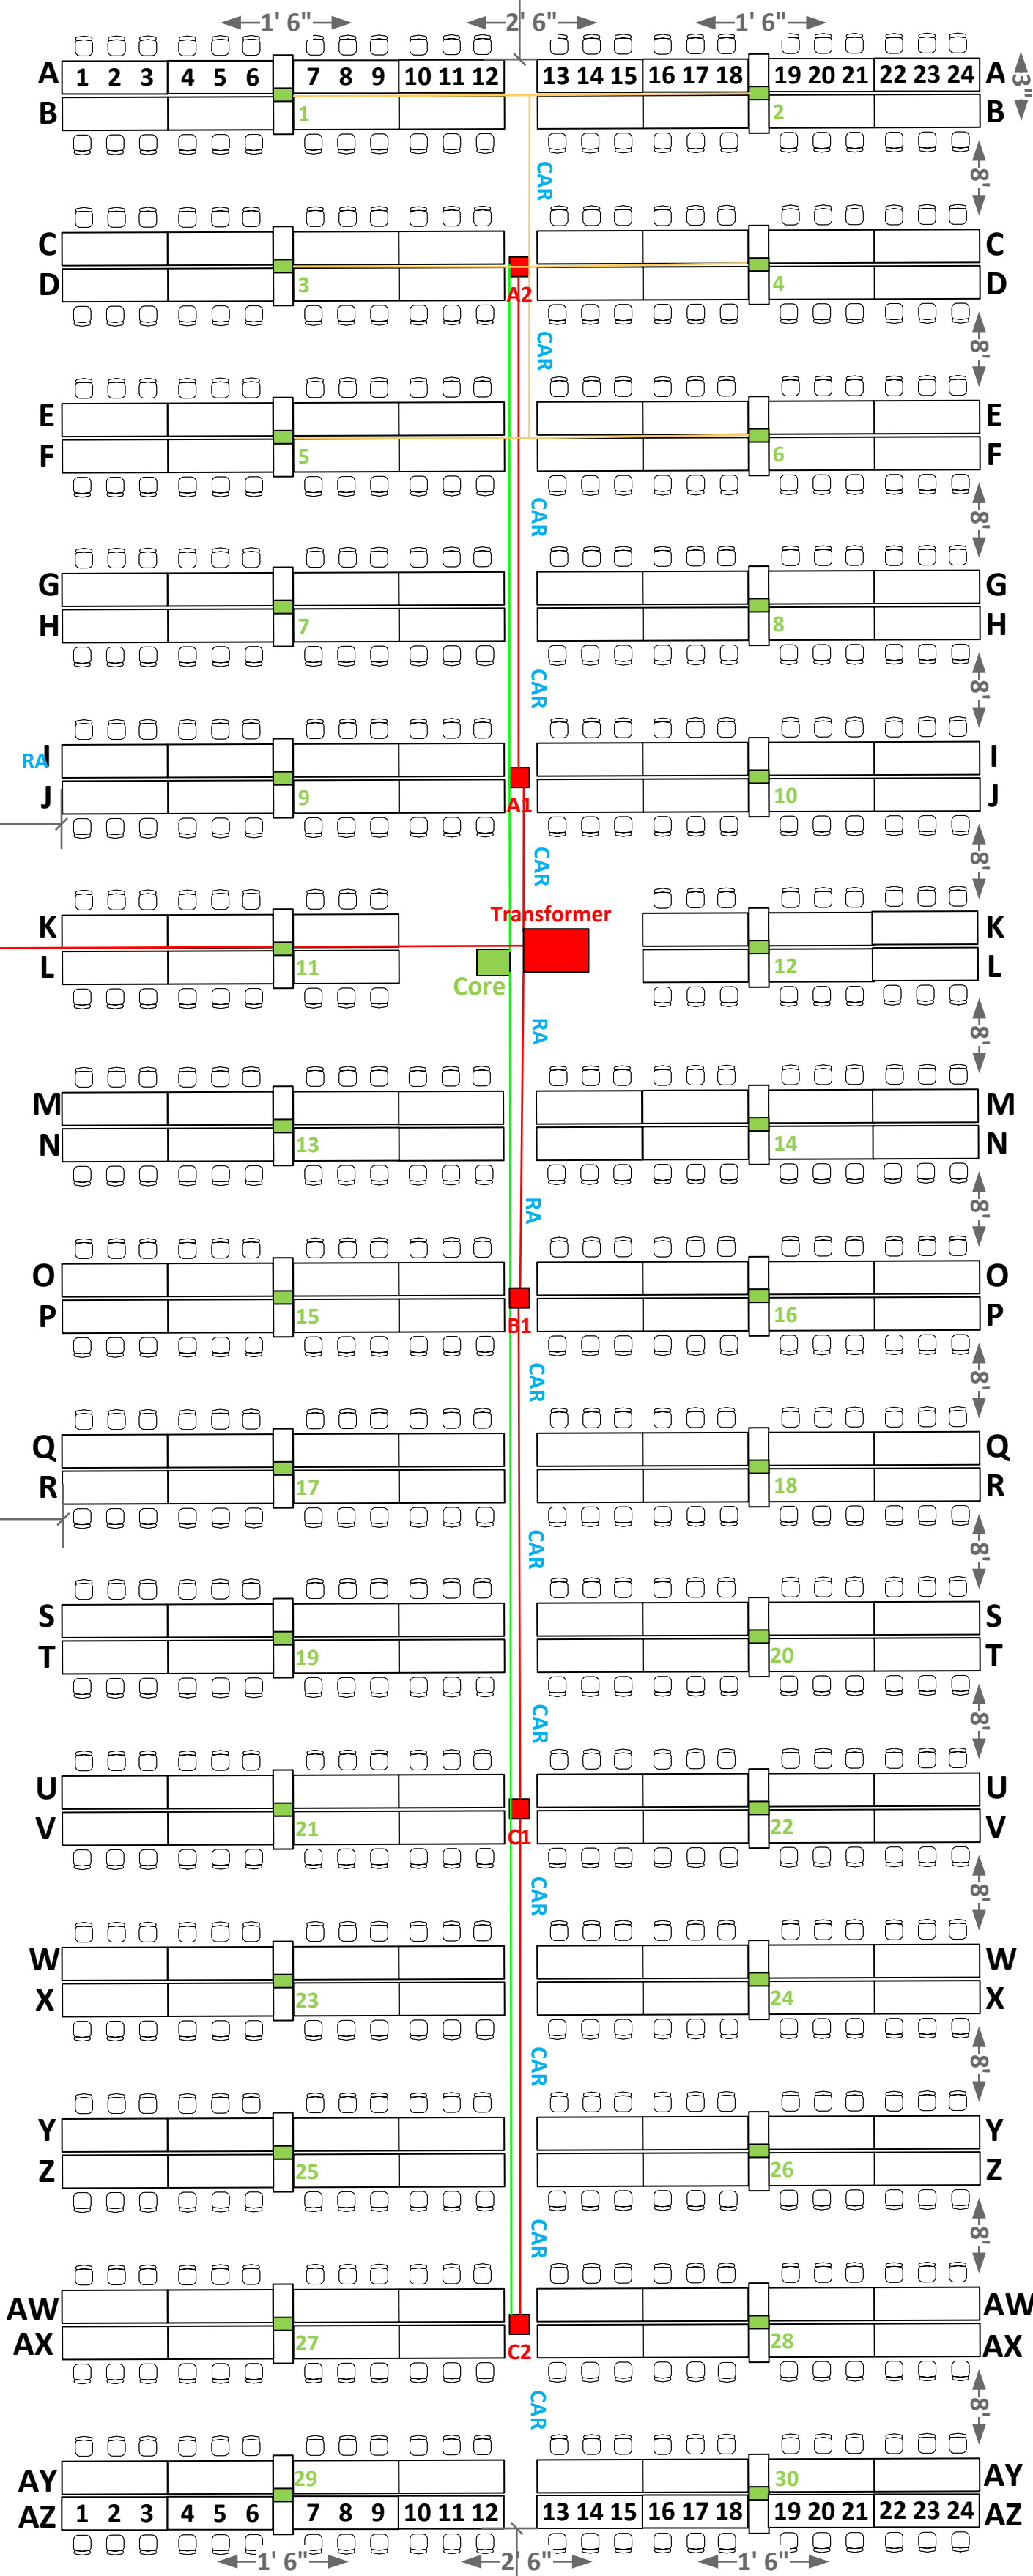

Northwest

E-Exit

Sleeping Area

E-Exit

E-Exit

The Gamers Oasis

43'

Staff

Entrance / Exit

← Concessions

CSM v8

Southeast

199ft

86'

88'

50'

325ft.