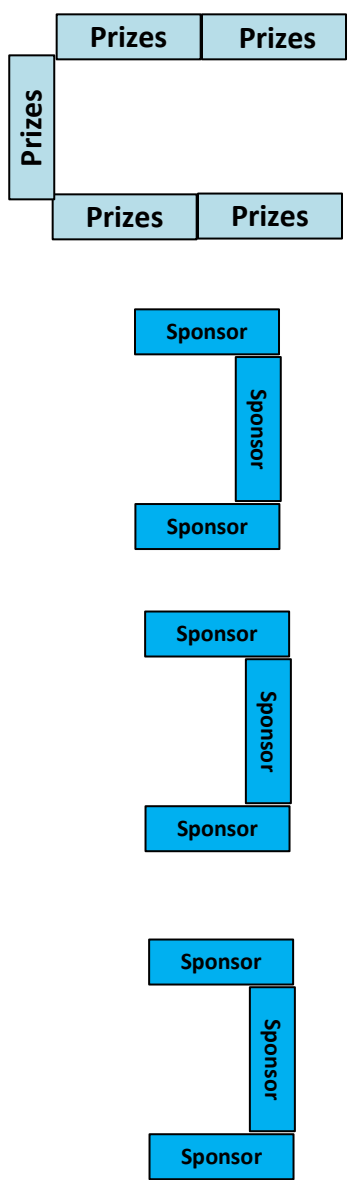

Northwest

E-Exit

Sleeping Area

E-Exit

Attendee Storage Area

325ft.

Staff

Free Roam VR Area

Entrance / Exit
← Concessions

86'

E-Exit

Southeast

199ft

CSM v7