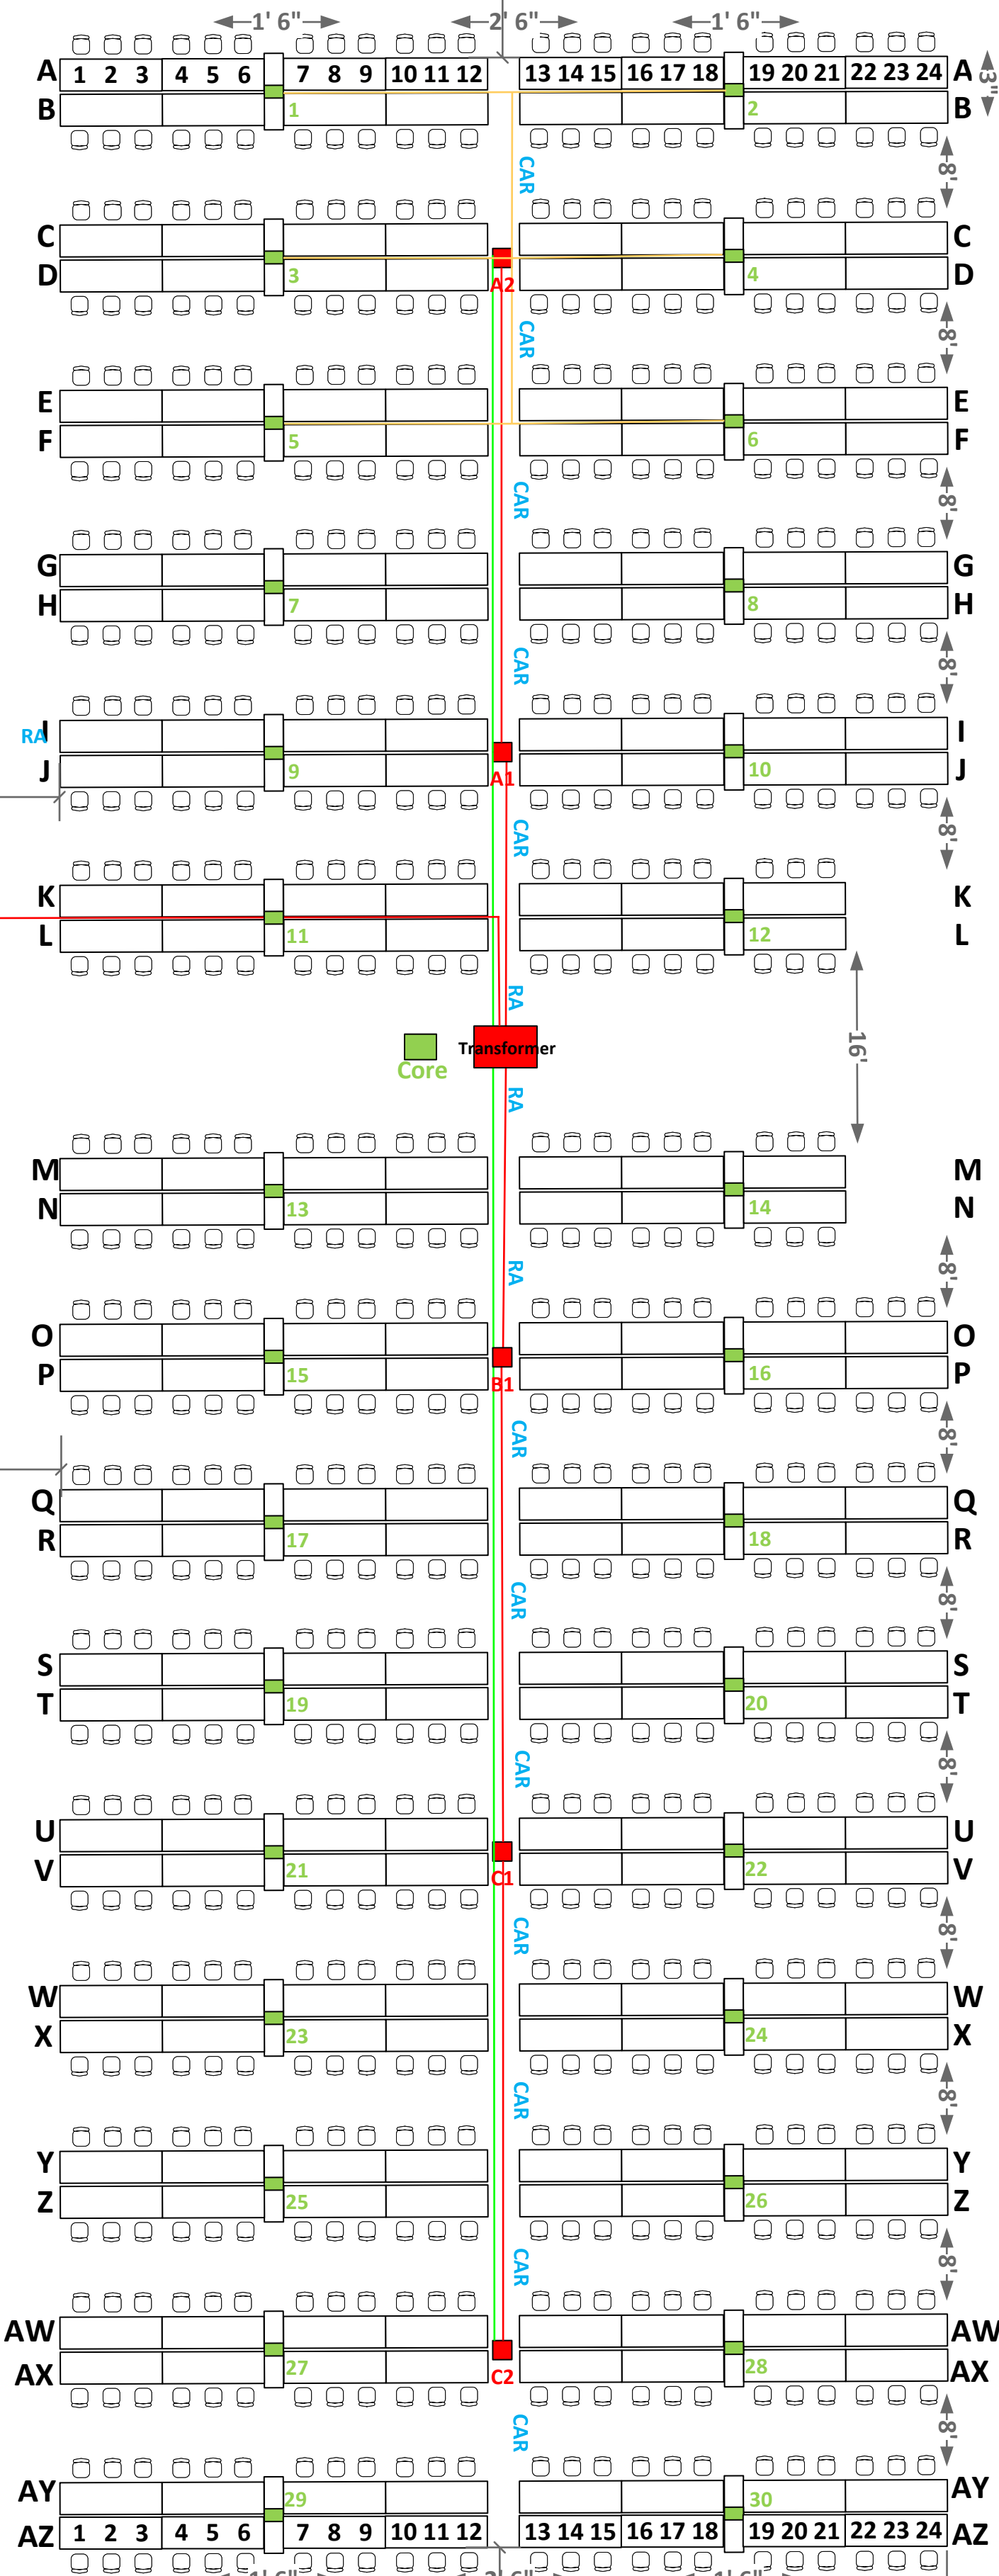

Northwest

E-Exit

Sleeping Area

E-Exit

Attendee Storage Area

325ft.

Staff

Free Roam VR Area

Entrance / Exit
← Concessions

86'

E-Exit

Southeast

199ft

CSM v7