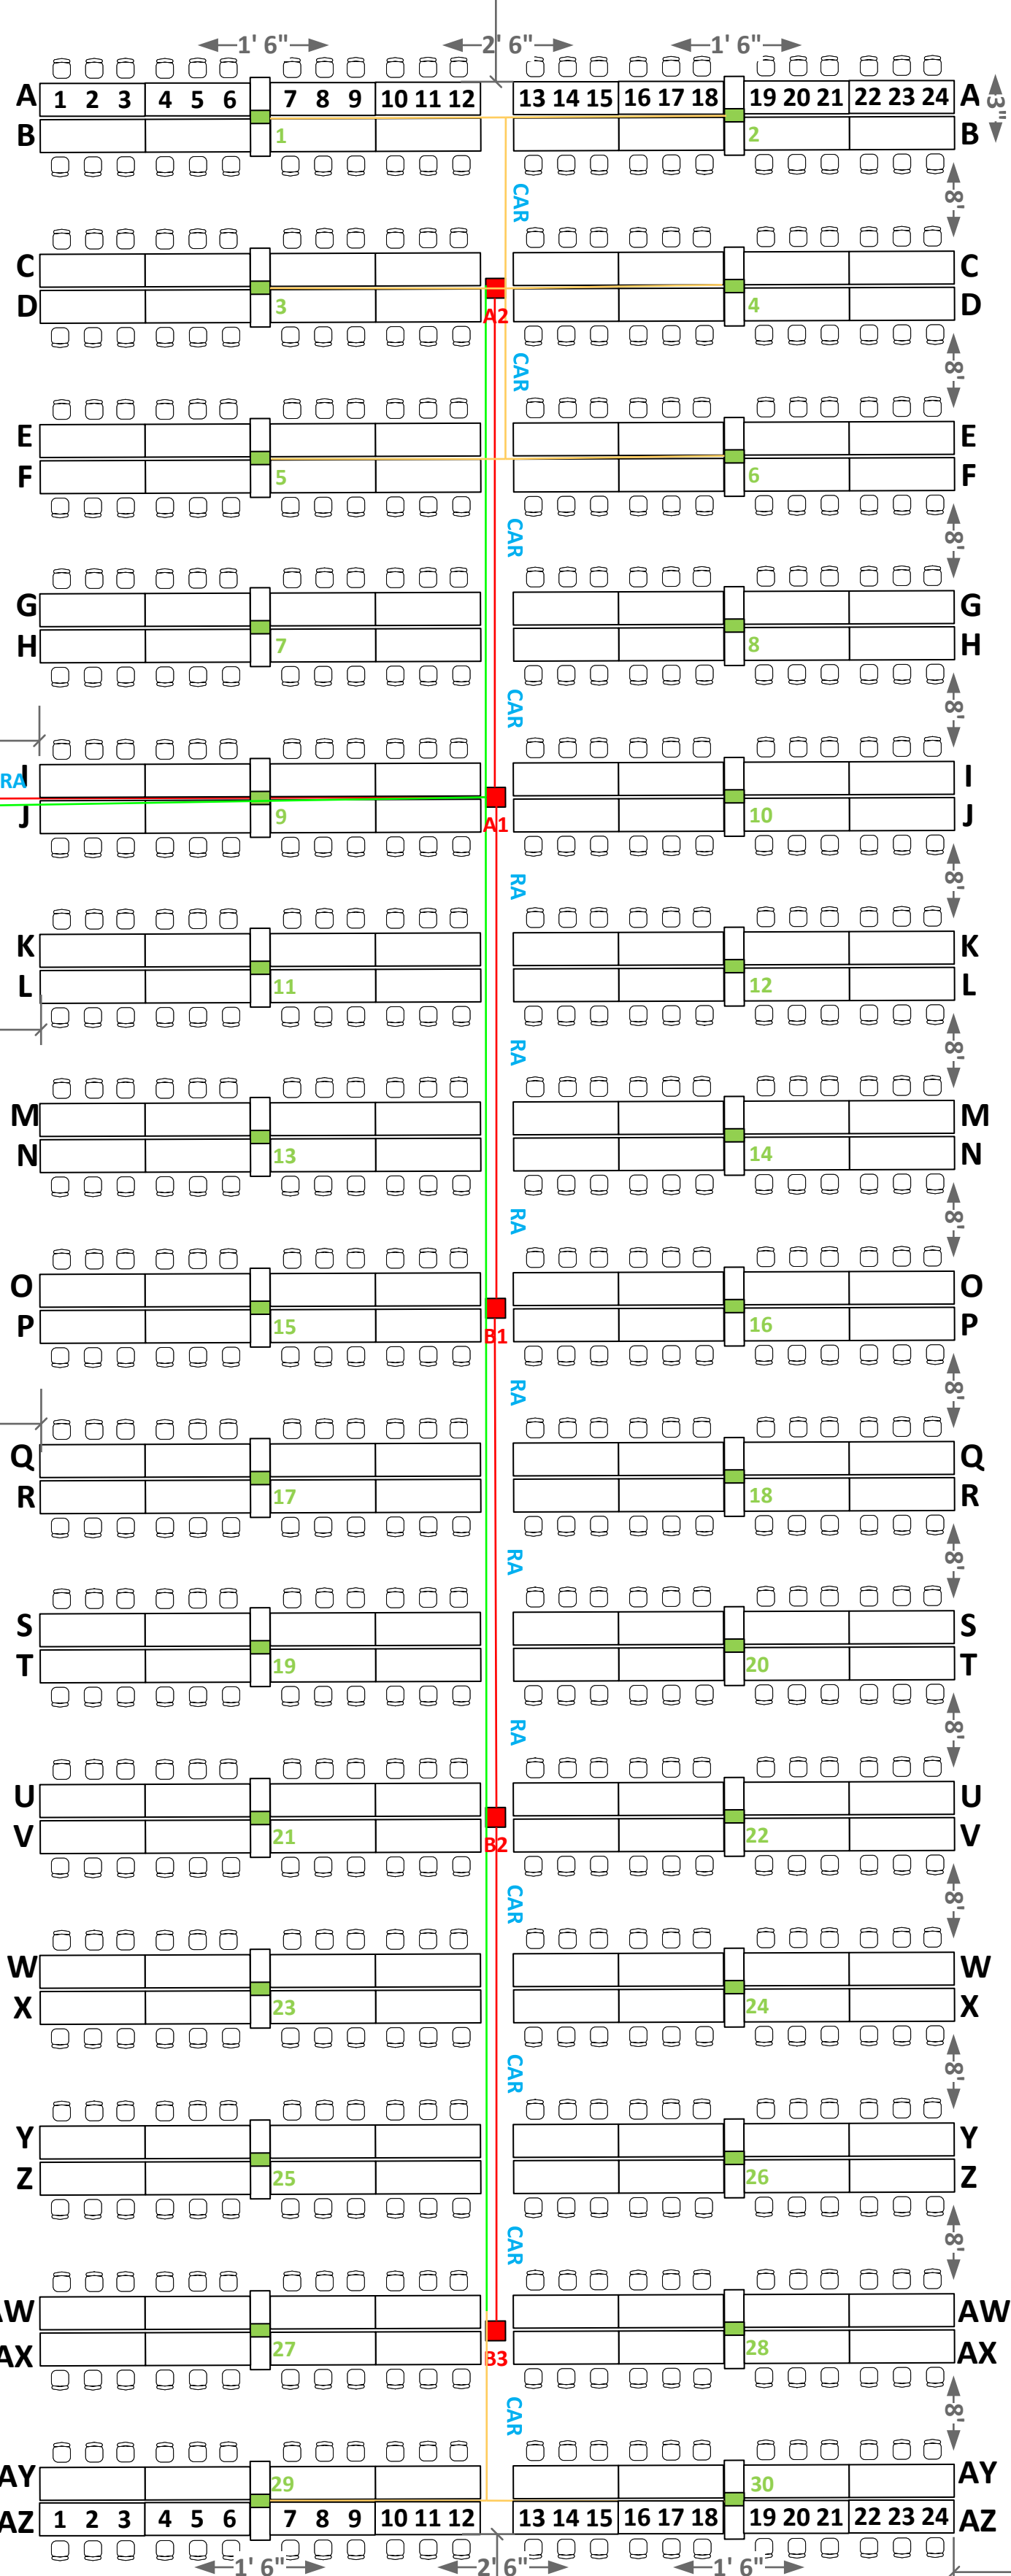

North

E-Exit

Sleeping Area

Dodgeball Court

115'

Pickleball Court

Long Jump Pit

E-Exit

The Gamers Oasis

Attendee Storage Area

344ft.

Transformer Core

Staff

Prizes Prizes Prizes

Projector Screen

Entrance / Exit Concessions

Free Roam VR Area

Sponsor

CSM v4

South 197ft.

E-Exit